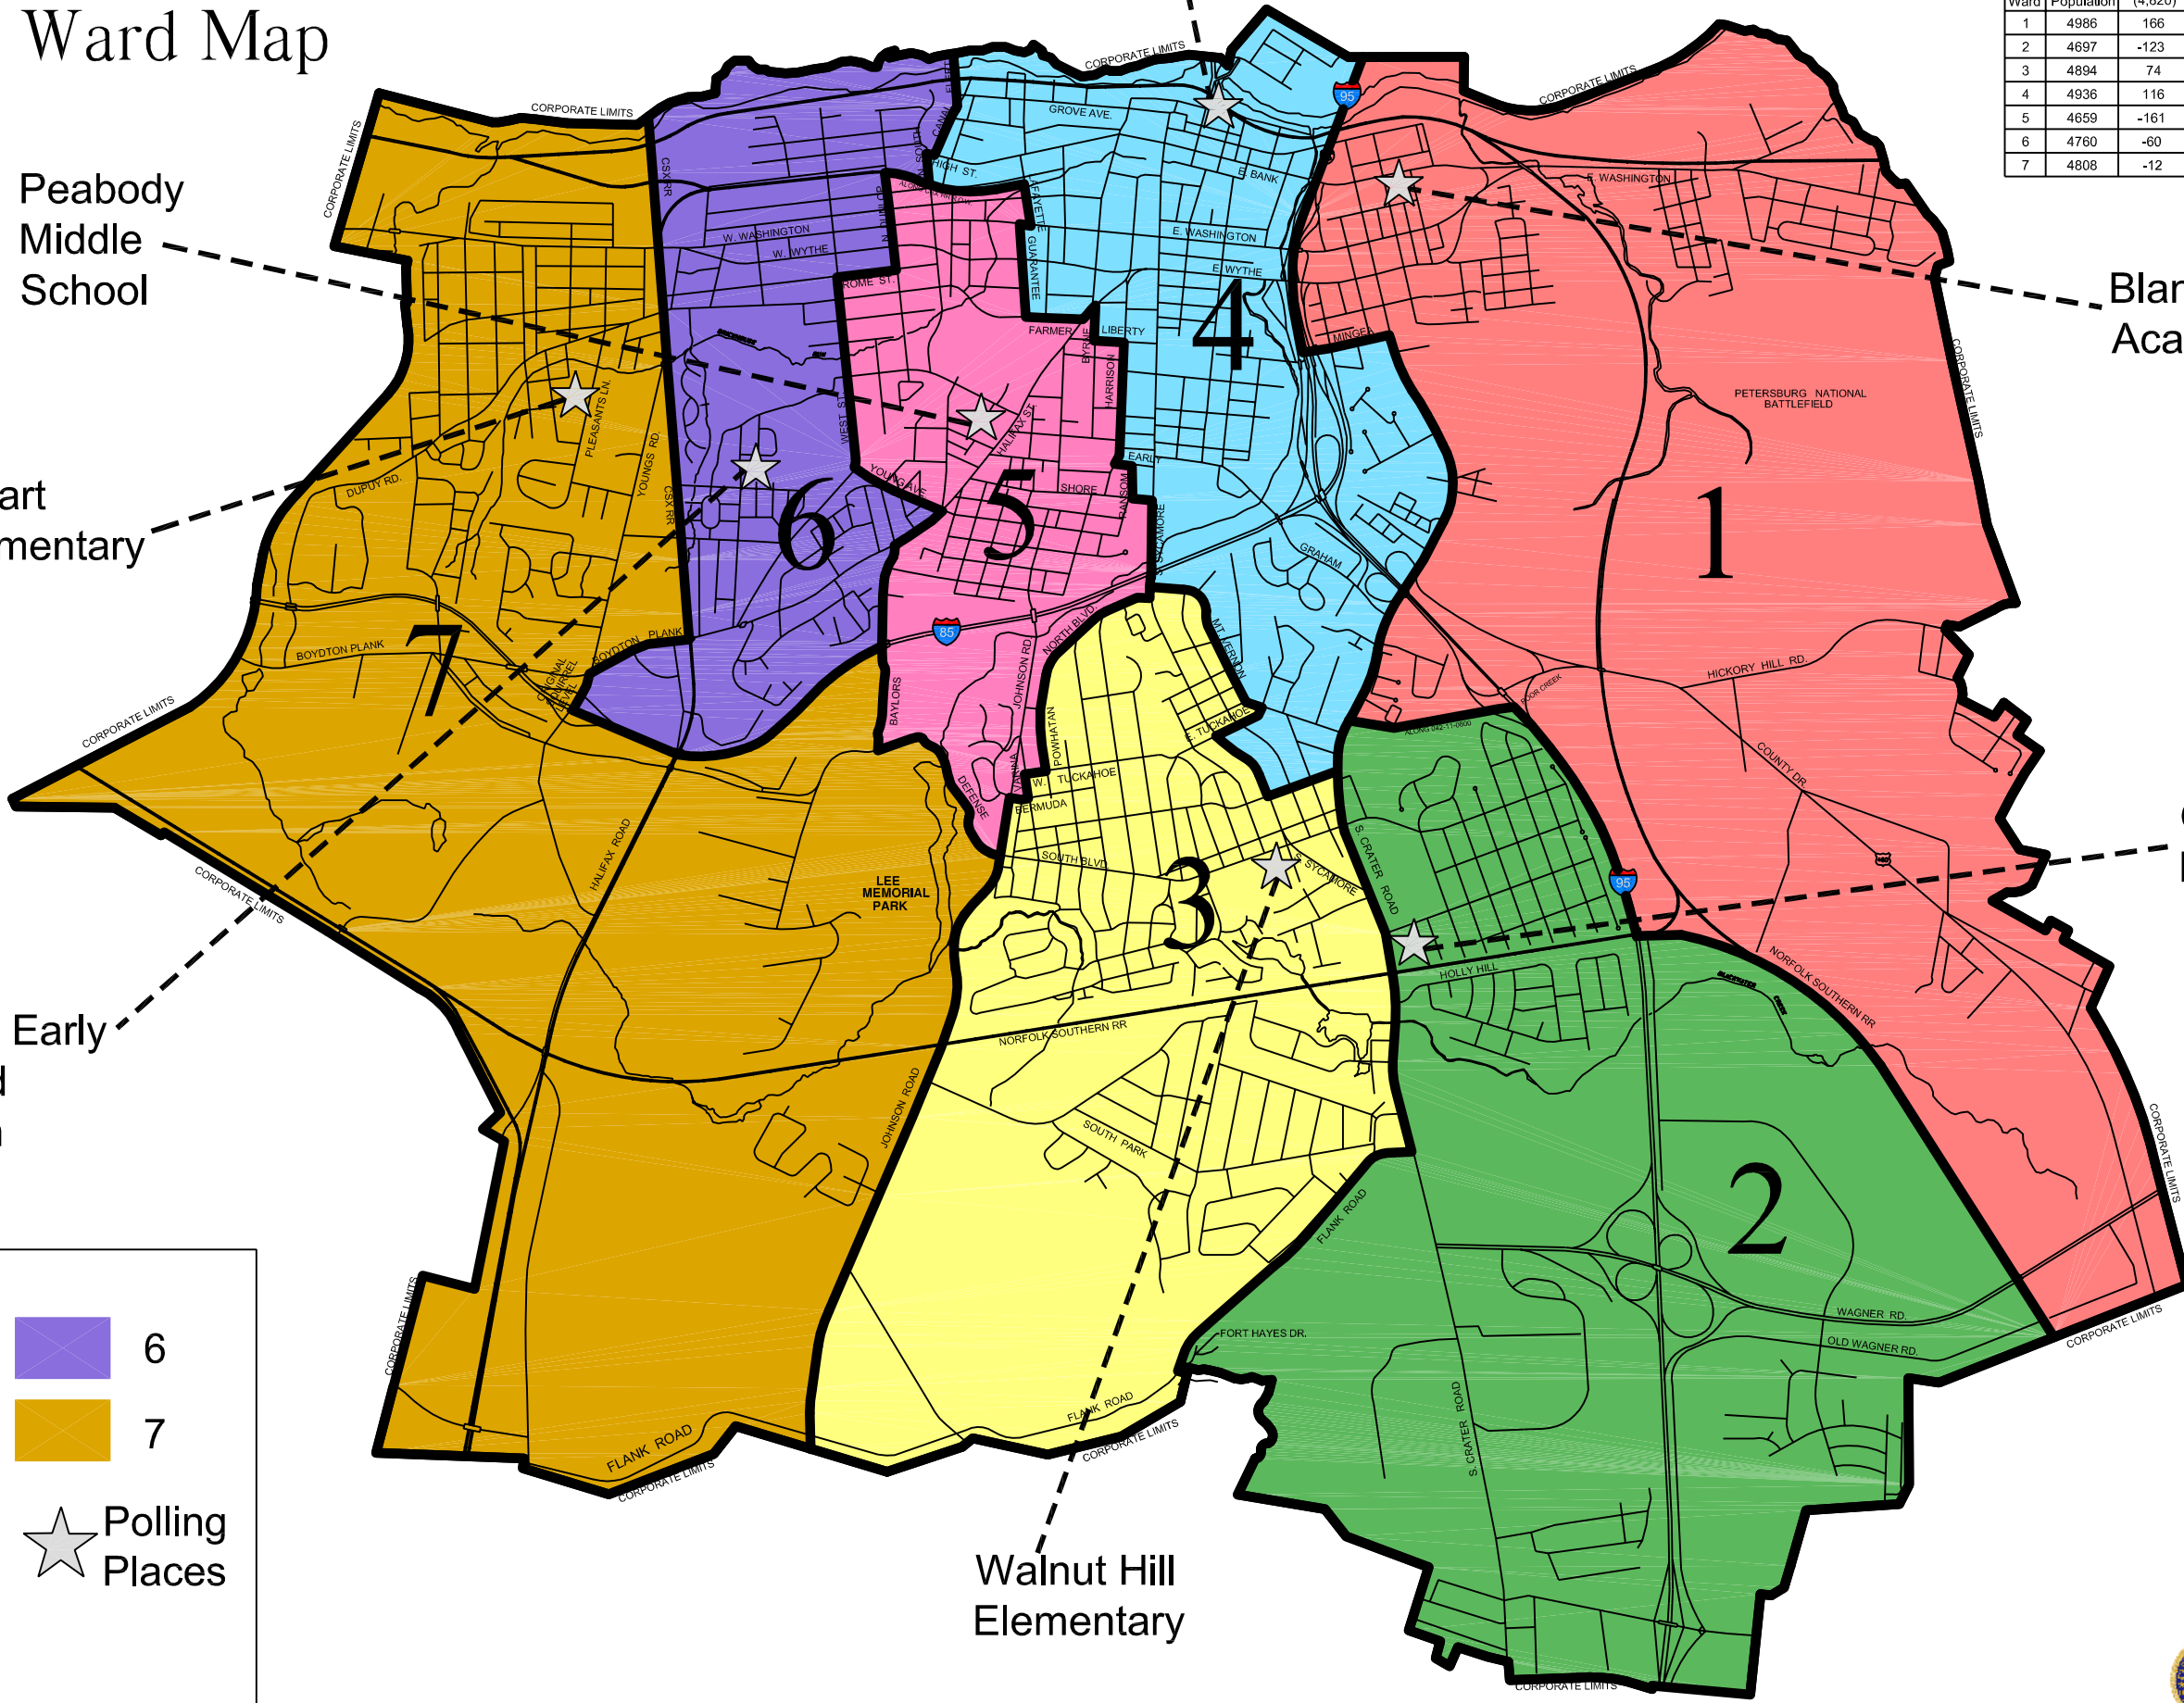

City of Petersburg, Virginia

Ward Map

Union Train Station

| Ward | Total Population | Deviation from Ideal Ward Size (4,820) | Percent Deviation | White | White Percentage | Non-White | Non-White Percentage |
|------|------------------|--|-------------------|-------|------------------|-----------|----------------------|
| 1 | 4986 | 166 | 3.44 | 978 | 19.61 | 4008 | 80.39 |
| 2 | 4697 | -123 | -2.55 | 1133 | 24.12 | 3564 | 75.88 |
| 3 | 4894 | 74 | 1.54 | 1868 | 38.17 | 3026 | 61.83 |
| 4 | 4936 | 116 | 2.41 | 1159 | 23.48 | 3777 | 76.52 |
| 5 | 4659 | -161 | -3.44 | 185 | 3.97 | 4474 | 96.03 |
| 6 | 4760 | -60 | -1.24 | 203 | 4.26 | 4557 | 95.74 |
| 7 | 4808 | -12 | -0.25 | 723 | 15.04 | 4085 | 85.96 |

Peabody Middle School

Blandford Academy

Stuart Elementary

Good Shepherd Baptist Church

Westview Early Childhood Education Center

Walnut Hill Elementary

Wards

| | | | |
|--|---|---|------------------|
|  | 1 |  | 6 |
|  | 2 |  | 7 |
|  | 3 |  | ★ Polling Places |
|  | 4 | | |
|  | 5 | | |