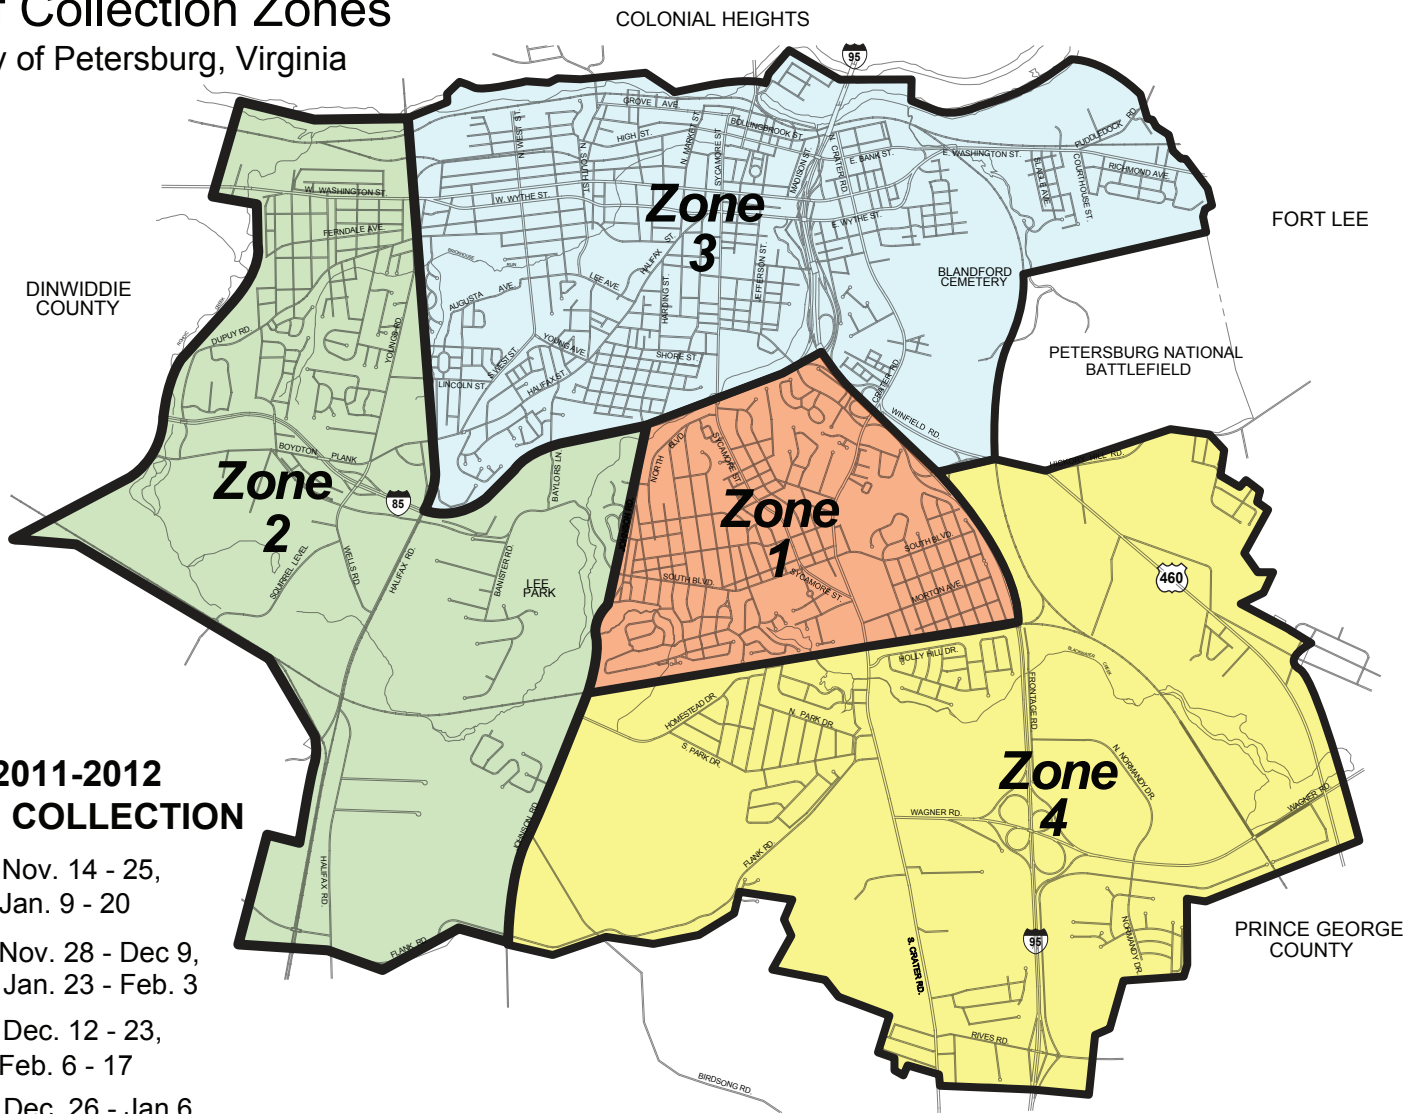

Leaf Collection Zones

City of Petersburg, Virginia

Leaf collection will begin November 14, 2011 until March 2, 2012.

Leaves must be raked to the curb line adjacent to the street and accessible to city crews. They may **not** be placed in the ditch line, gutter, or street. Bagged leaves will be collected with your regular trash.

Collection Dates and Areas

Zone 1 - November 14th to November 25th and January 9th to January 20th
Walnut Hill and East Walnut Hill

Zone 2 - November 28th to December 9th and January 23rd to February 3rd
Kenilworth, Greenwood Farms, Western Hills, Ridgewood, Ramblewood, Camelot

Zone 3 - December 12th to December 23rd and February 6th to February 17th
Battersea Area, Pocahontas, Blandford, Lakemont, Myrick Acres, Bunker Hill, the Heights, the Field, Cool Spring, Birdsville/Westview

Zone 4 - December 26th to January 6th and February 20th to March 2nd
Timberly Heights, Oakhurst, Battlefield Park, Seyler Drive, County Drive Area, Berkley Manor, Lakemont, South Plains