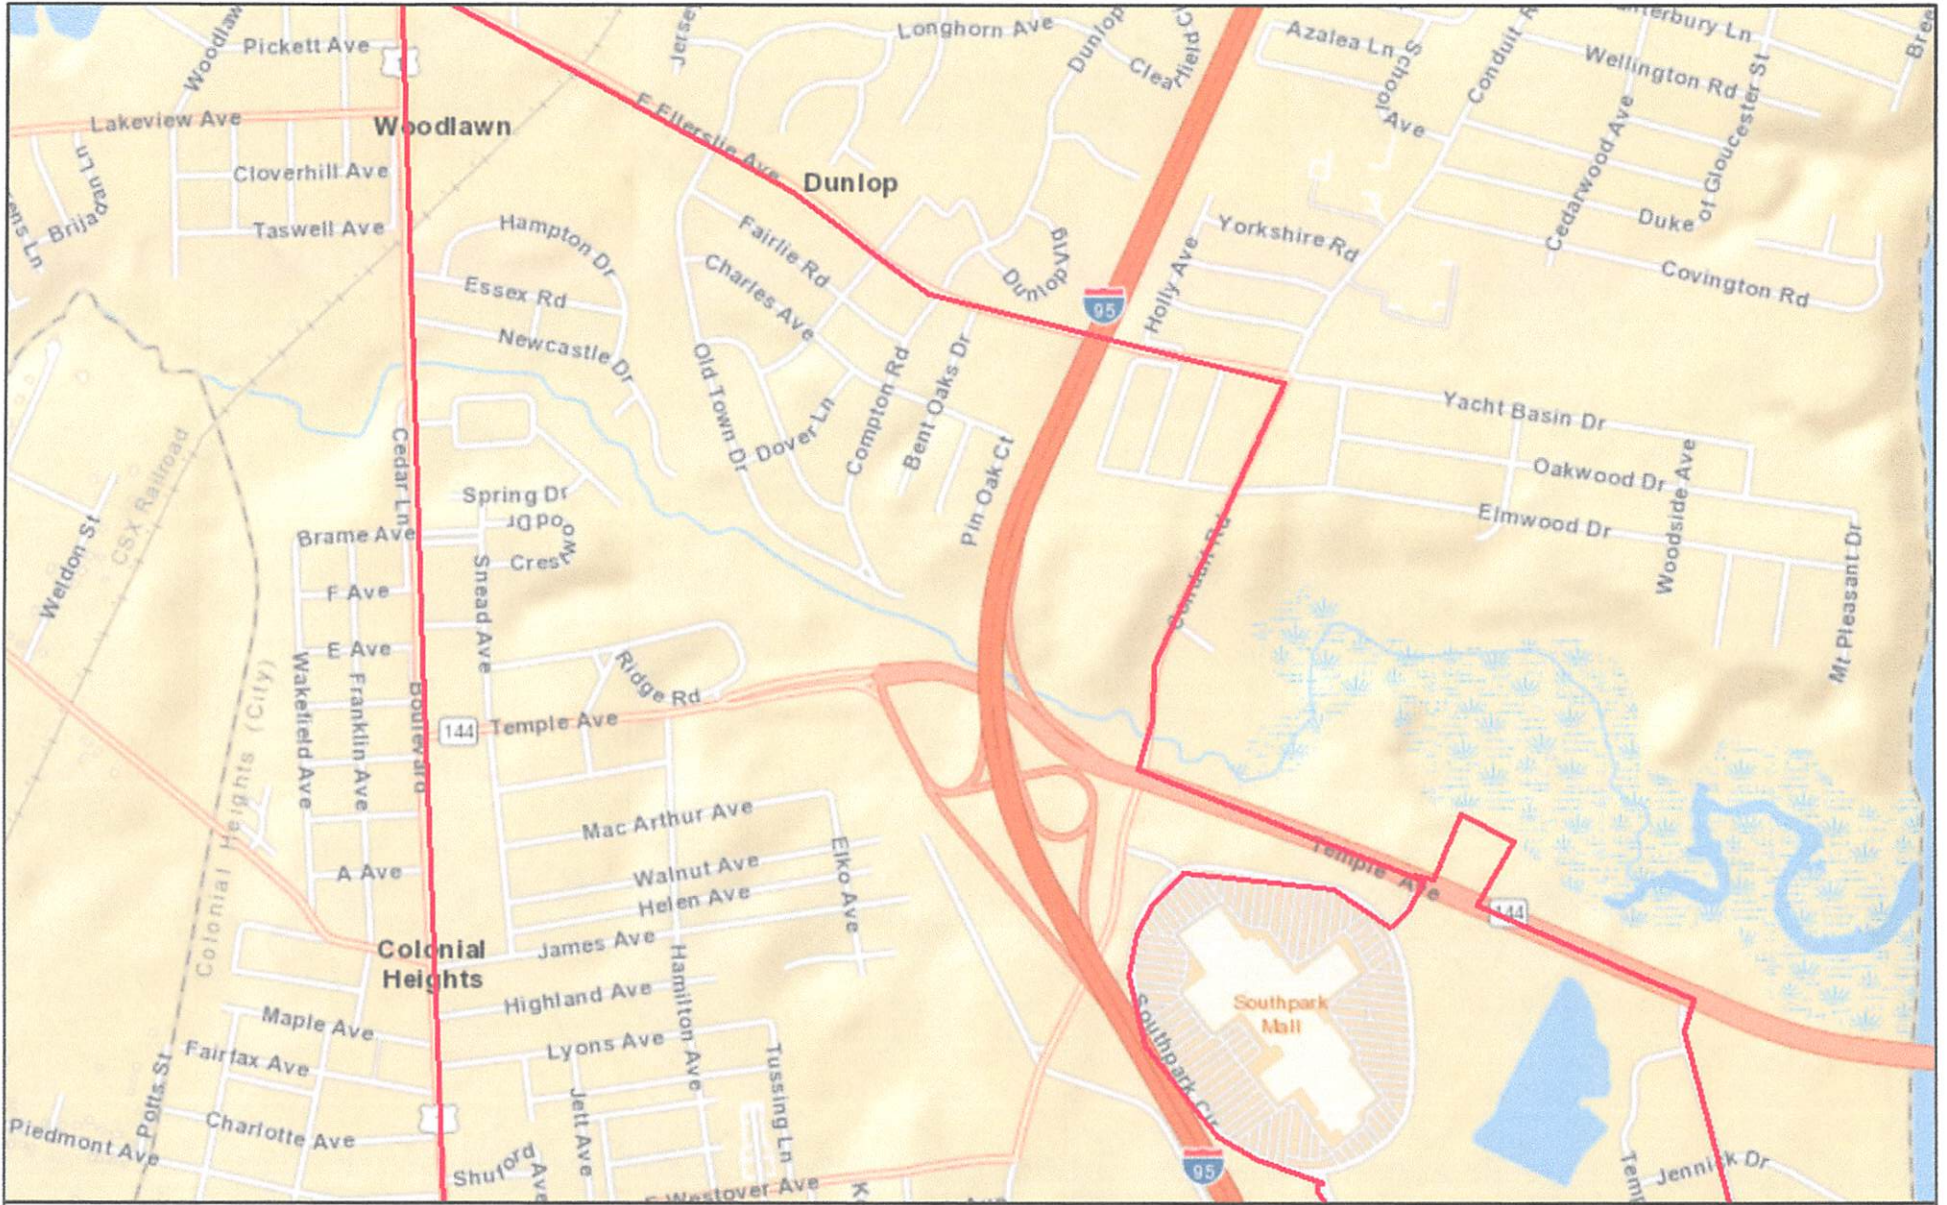

South Park Mall Inbound Bus Schedule

<i>Conduit Road</i>	<i>Dunlop Farms</i>	<i>Martin's</i>	<i>Newcastle Drive</i>	<i>Boost Mobile</i>	<i>Police Station</i>	<i>McDonalds</i>	<i>Court House</i>	<i>Wabi Sabi</i>	<i>Arrive@ Station</i>
6:43	6:46	6:50	6:52	6:55	6:58	7:00	7:03	7:07	7:10
7:43	7:46	7:50	7:52	7:55	7:58	8:00	8:03	8:07	8:10
8:43	8:46	8:50	8:52	8:55	8:58	9:00	9:03	9:07	9:10
9:43	9:46	9:50	9:52	9:55	9:58	10:00	10:03	10:07	10:10
10:43	10:46	10:50	10:52	10:55	10:58	11:00	11:03	11:07	11:10
11:43	11:46	11:50	11:52	11:55	11:58	12:00	12:03	12:07	12:10
12:43	12:46	12:50	12:52	12:55	12:58	1:00	1:03	1:07	1:10
1:43	1:46	1:50	1:52	1:55	1:58	2:00	2:03	2:07	2:10
2:43	2:46	2:50	2:52	2:55	2:58	3:00	3:03	3:07	3:10
3:43	3:46	3:50	3:52	3:55	3:58	4:00	4:03	4:07	4:10
4:43	4:46	4:50	4:52	4:55	4:58	5:00	5:03	5:07	5:10
5:43	5:46	5:50	5:52	5:55	5:58	6:00	6:03	6:07	6:10
6:43	6:46	6:50	6:52	6:55	6:58	7:00	7:03	7:07	7:10

South Park Mall turn by turn

- Leaving Petersburg Station
- Left turn Wythe Street
- Left turn Old Adams Street
- Right turn Ellerslie Avenue
- Right turn Conduit Rd.
- Left turn Temple Avenue
- Right turn South Park Boulevard
- Right turn South Park Circle
- Right turn South Park Boulevard
- Left turn South Avenue
- Right turn E. Roslyn Road
- Right turn South Park Boulevard
- Right turn Charles Dimmock Parkway
- Left turn Temple Avenue
- Right turn Conduit Road
- Left turn Ellerslie Avenue
- Left turn Boulevard
- Right turn Bollingbrook Street
- Left turn Sycamore Street
- Right turn Washington Street
- Left turn Petersburg Station

SOUTH PARK MALL

June 30, 2017

Sources: Esri, HERE, DeLorme, USGS, Intermap, INCREMENT P, NRCan, Esri Japan, METI, Esri China (Hong Kong), Esri Korea, Esri (Thailand),