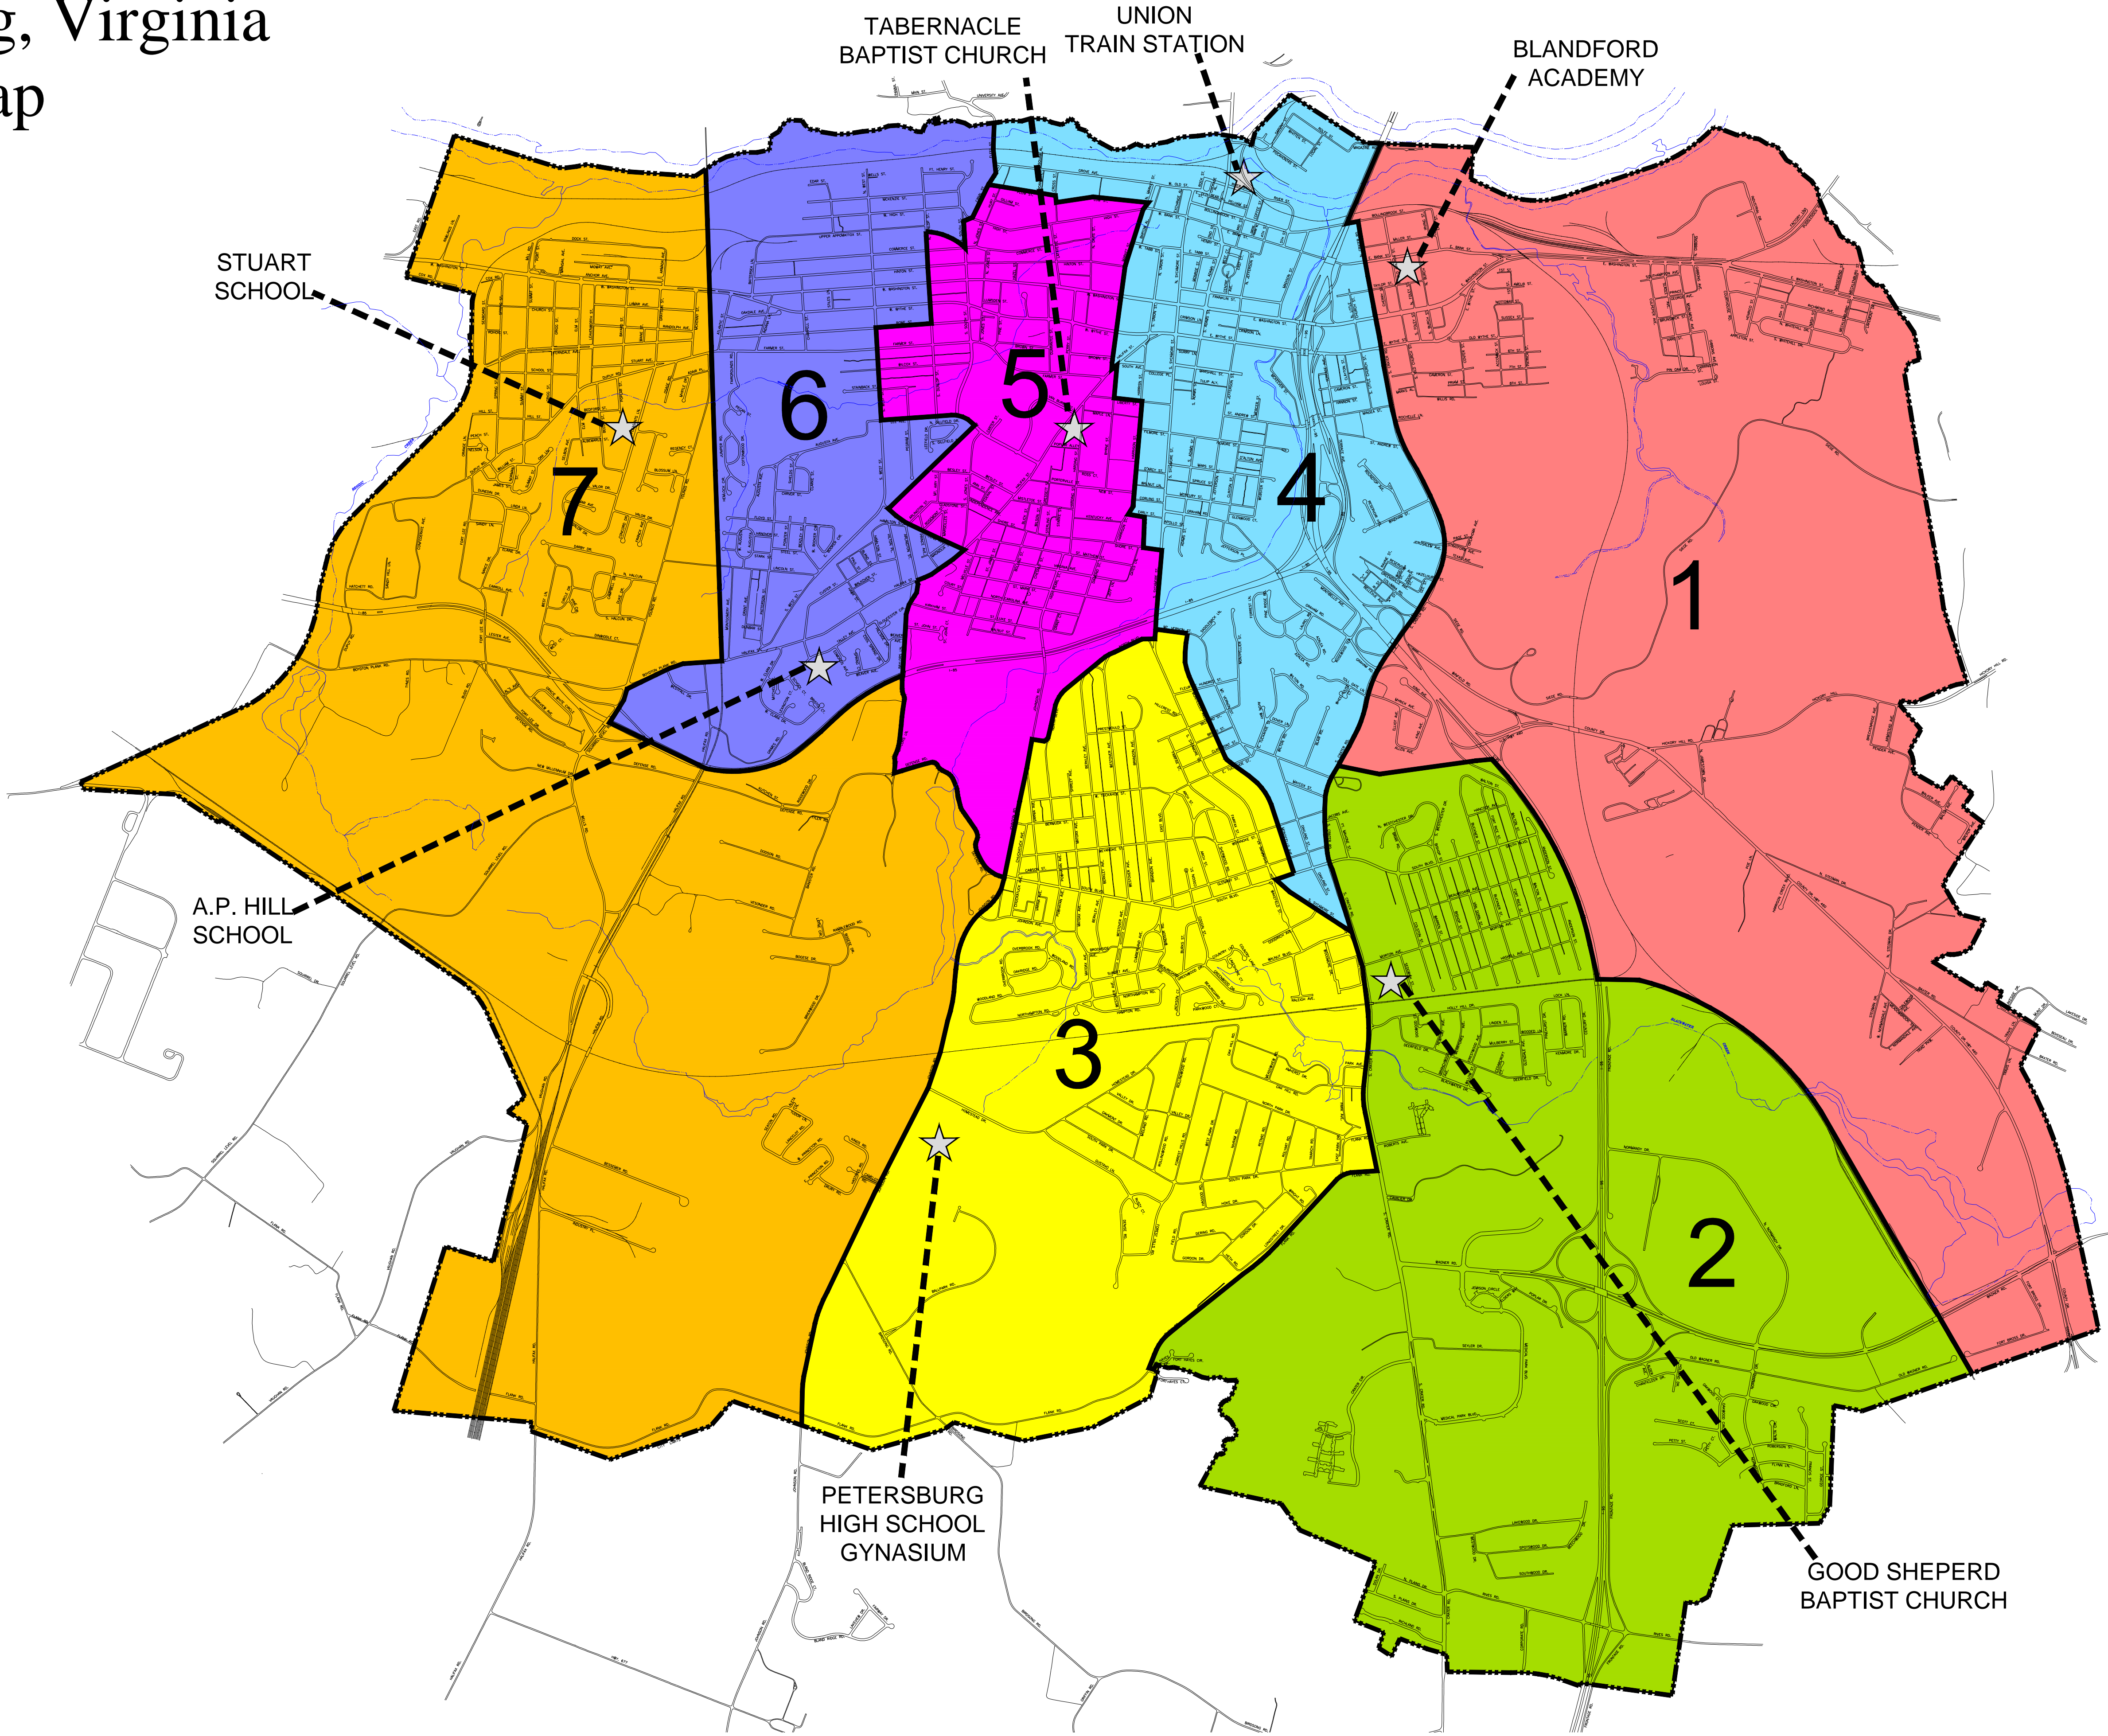

City of Petersburg, Virginia

Ward Map

WARDS

- 1
- 2
- 3
- 4
- 5
- 6
- 7